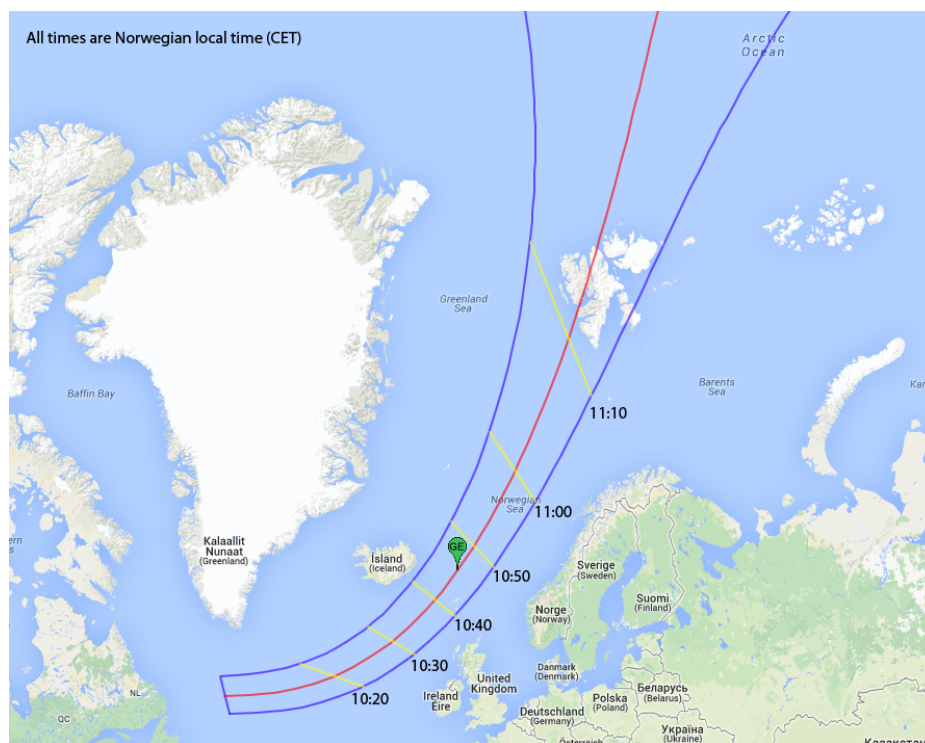

Total solar eclipse at Svalbard on 20 March 2015

Location	Norwegian time	Duration	Bearing	Elevation
Isfjord radio	11:09:50 - 11:12:20	2min 29s	164°	11°
Barentsburg	11:10:04 - 11:12:33	2min 29s	165°	11°
Longyearbyen	11:10:42 - 11:13:09	2min 27s	166°	11°
Pyramiden	11:11:13 - 11:13:40	2min 26s	167°	11°
Sveagruva	11:10:59 - 11:13:20	2min 21s	168°	12°
Ny-Ålesund	11:09:52 - 11:12:12	2min 20s	163°	10°
Hornsund	11:10:01 - 11:12:21	2min 19s	166°	12°

This table lists the times of the total solar eclipse on 20 March 2015 for various locations in Svalbard. The partial eclipse will begin/end one hour earlier/later.

This picture shows the trajectory of the total solar eclipse. The red line shows the centre, and blue lines show the outer edges. Yellow lines indicate motion of the totality. It begins south of Greenland, moves between Iceland and Norway, and ends over Svalbard. All times are Norwegian local time (CET).

The next pages give coordinates for the red line: duration of the totality, degrees over the horizon, and the bearing direction (degrees east of local geographic north). Everything is based on code by Fred Espenak at NASA GSFC.